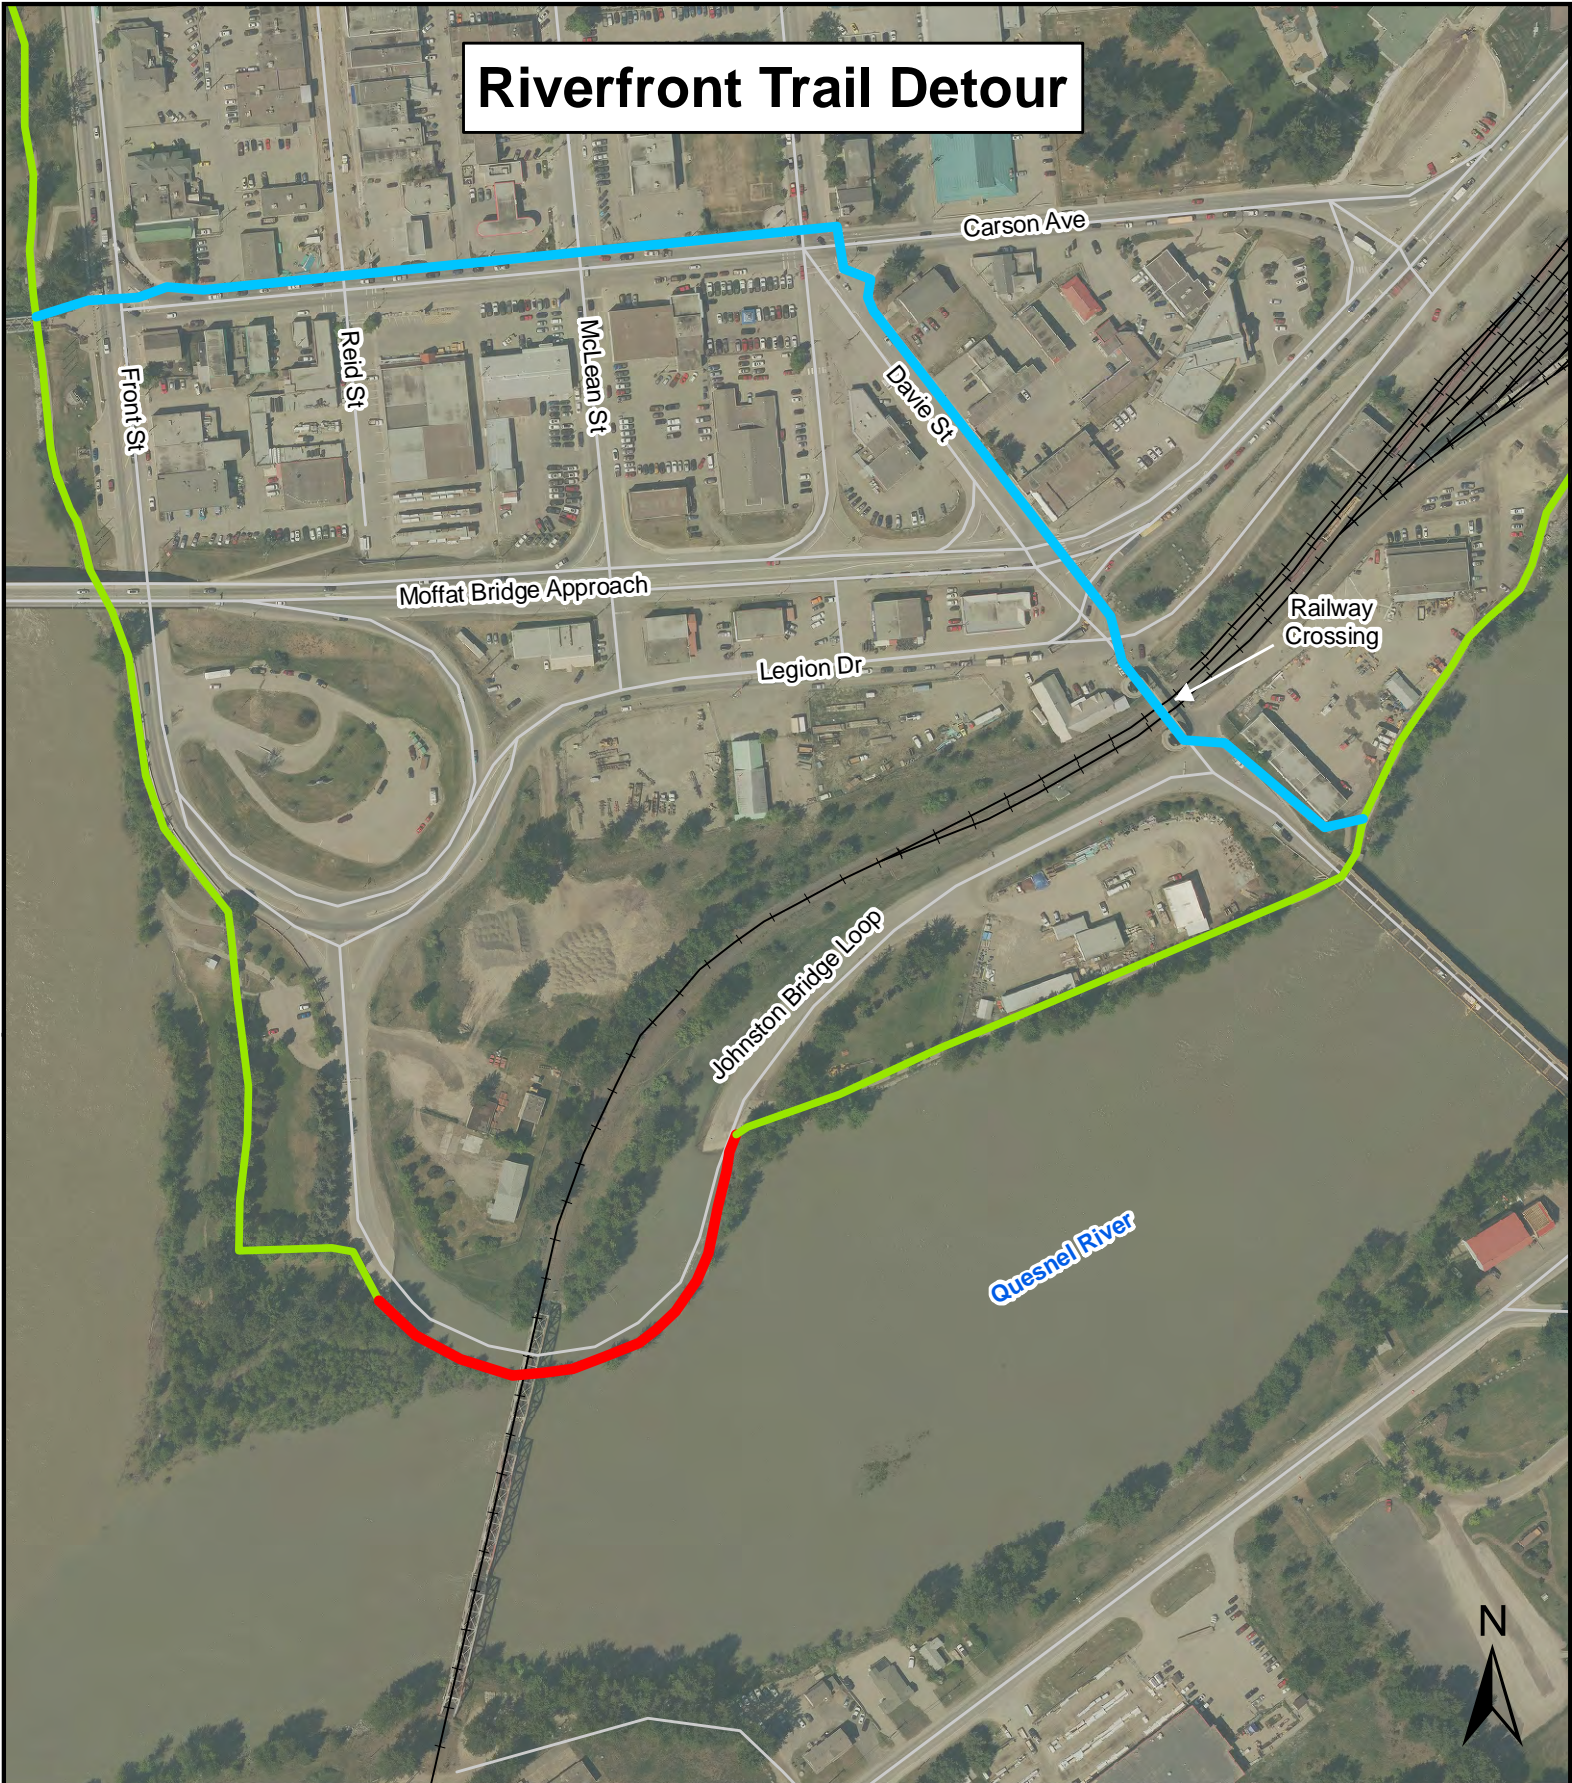

Riverfront Trail Detour

Legend

- █ Closed
- █ Detour
- █ Open
- Street
- Railway