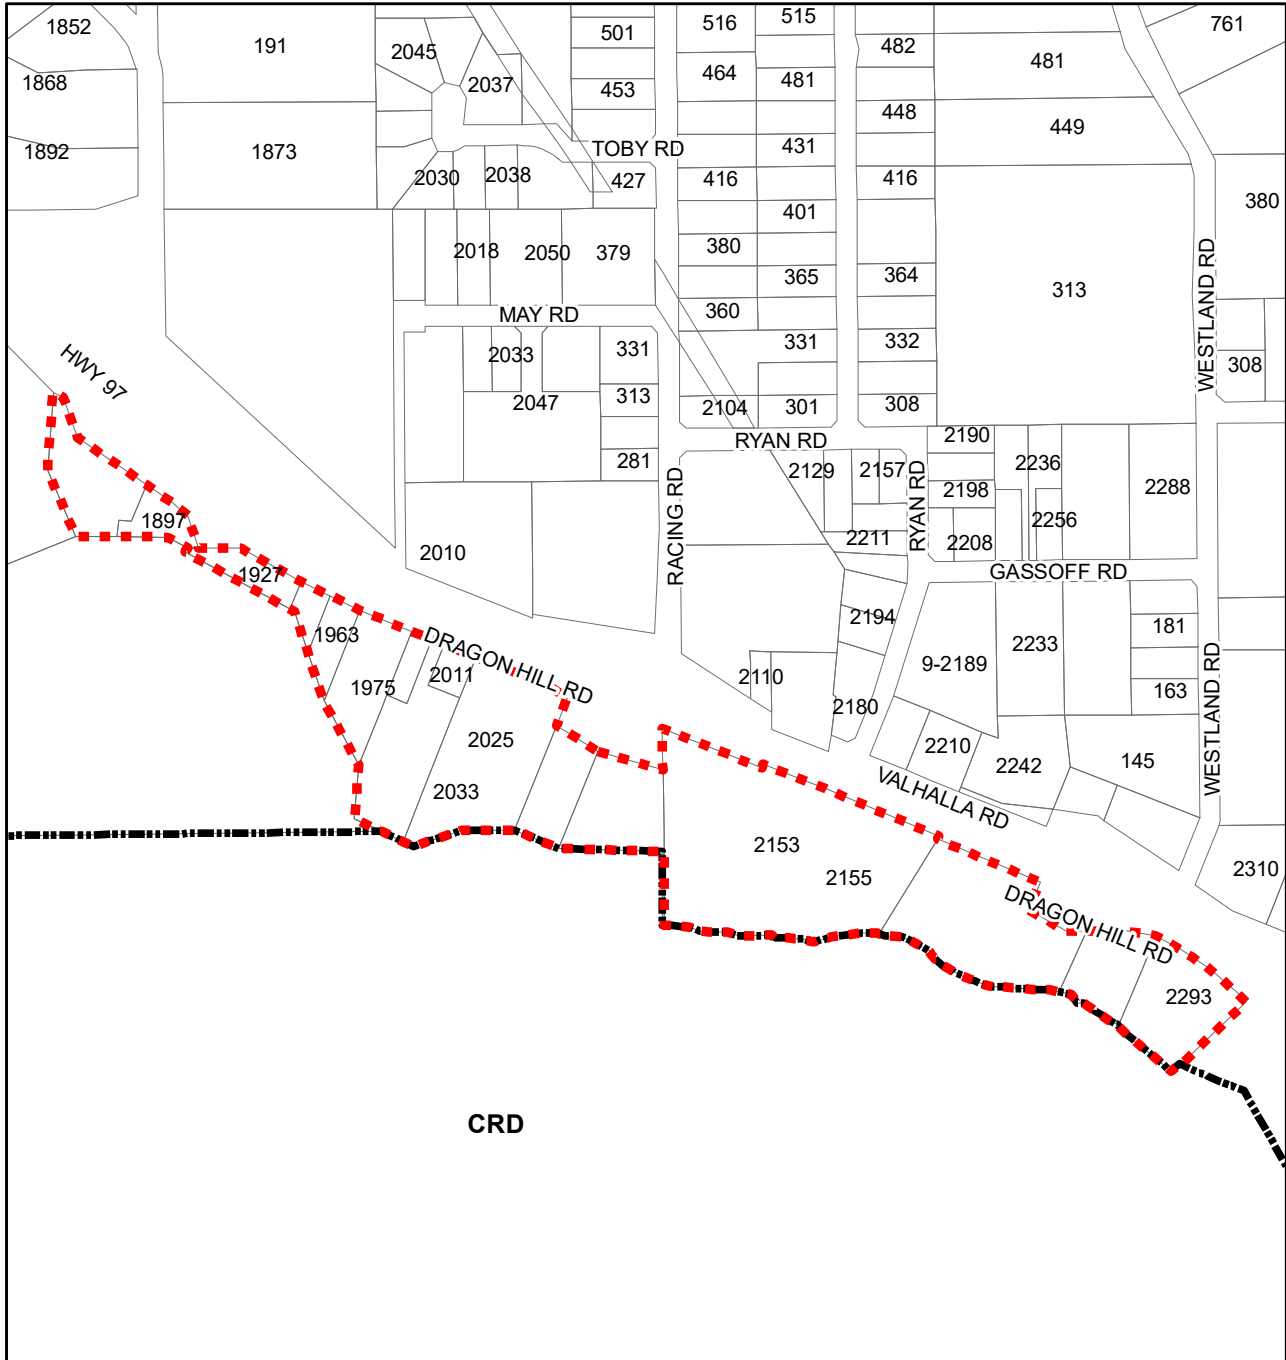

STATE OF LOCAL EMERGENCY LOCATION: DRAGON HILL RD INCLUDING ADDRESSES FROM 1897 TO 2293

Dragon Hill Land Stability Issued: April 15, 2021

Legend

- Extent of Local Emergency
- Municipal Boundary
- Parcels