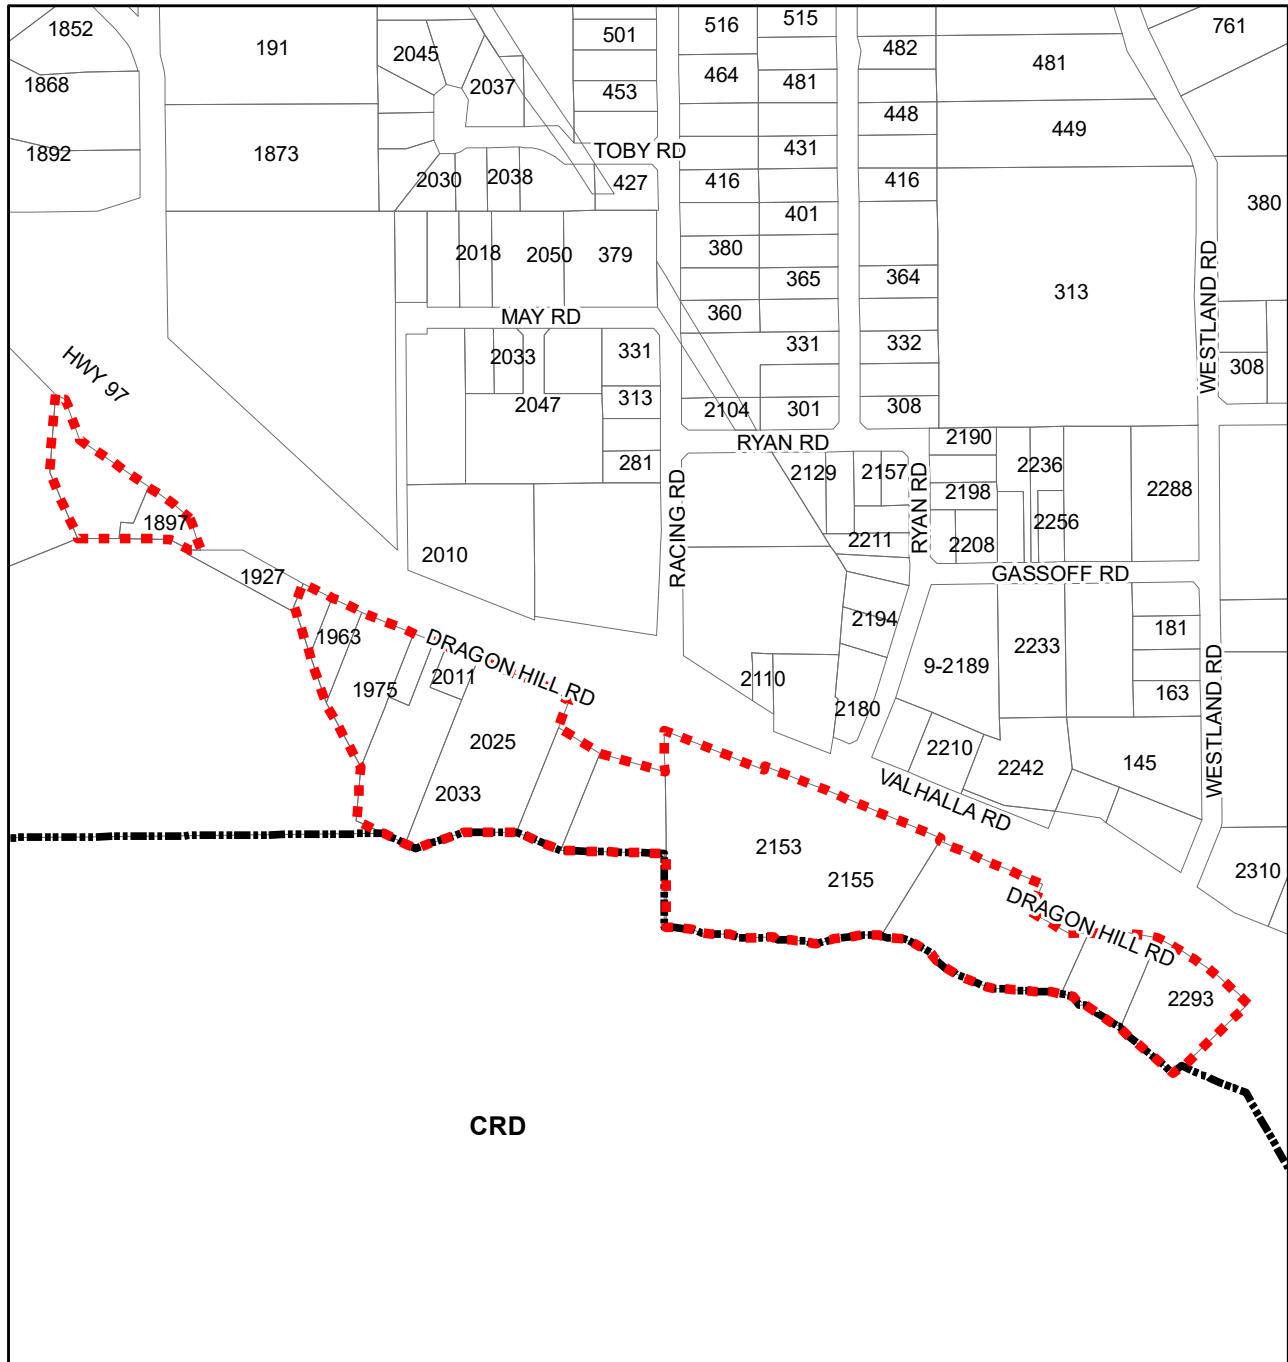

EVACUATION ALERT
INCLUDING 1897, 1963, 1975, 2011, 2025,
2033, 2153, 2155, 2293 DRAGON HILL RD

Dragon Hill Land Stability
Issued: April 15, 2021

Legend

-  Extent of Evacuation Alert
-  Municipal Boundary
-  Parcels