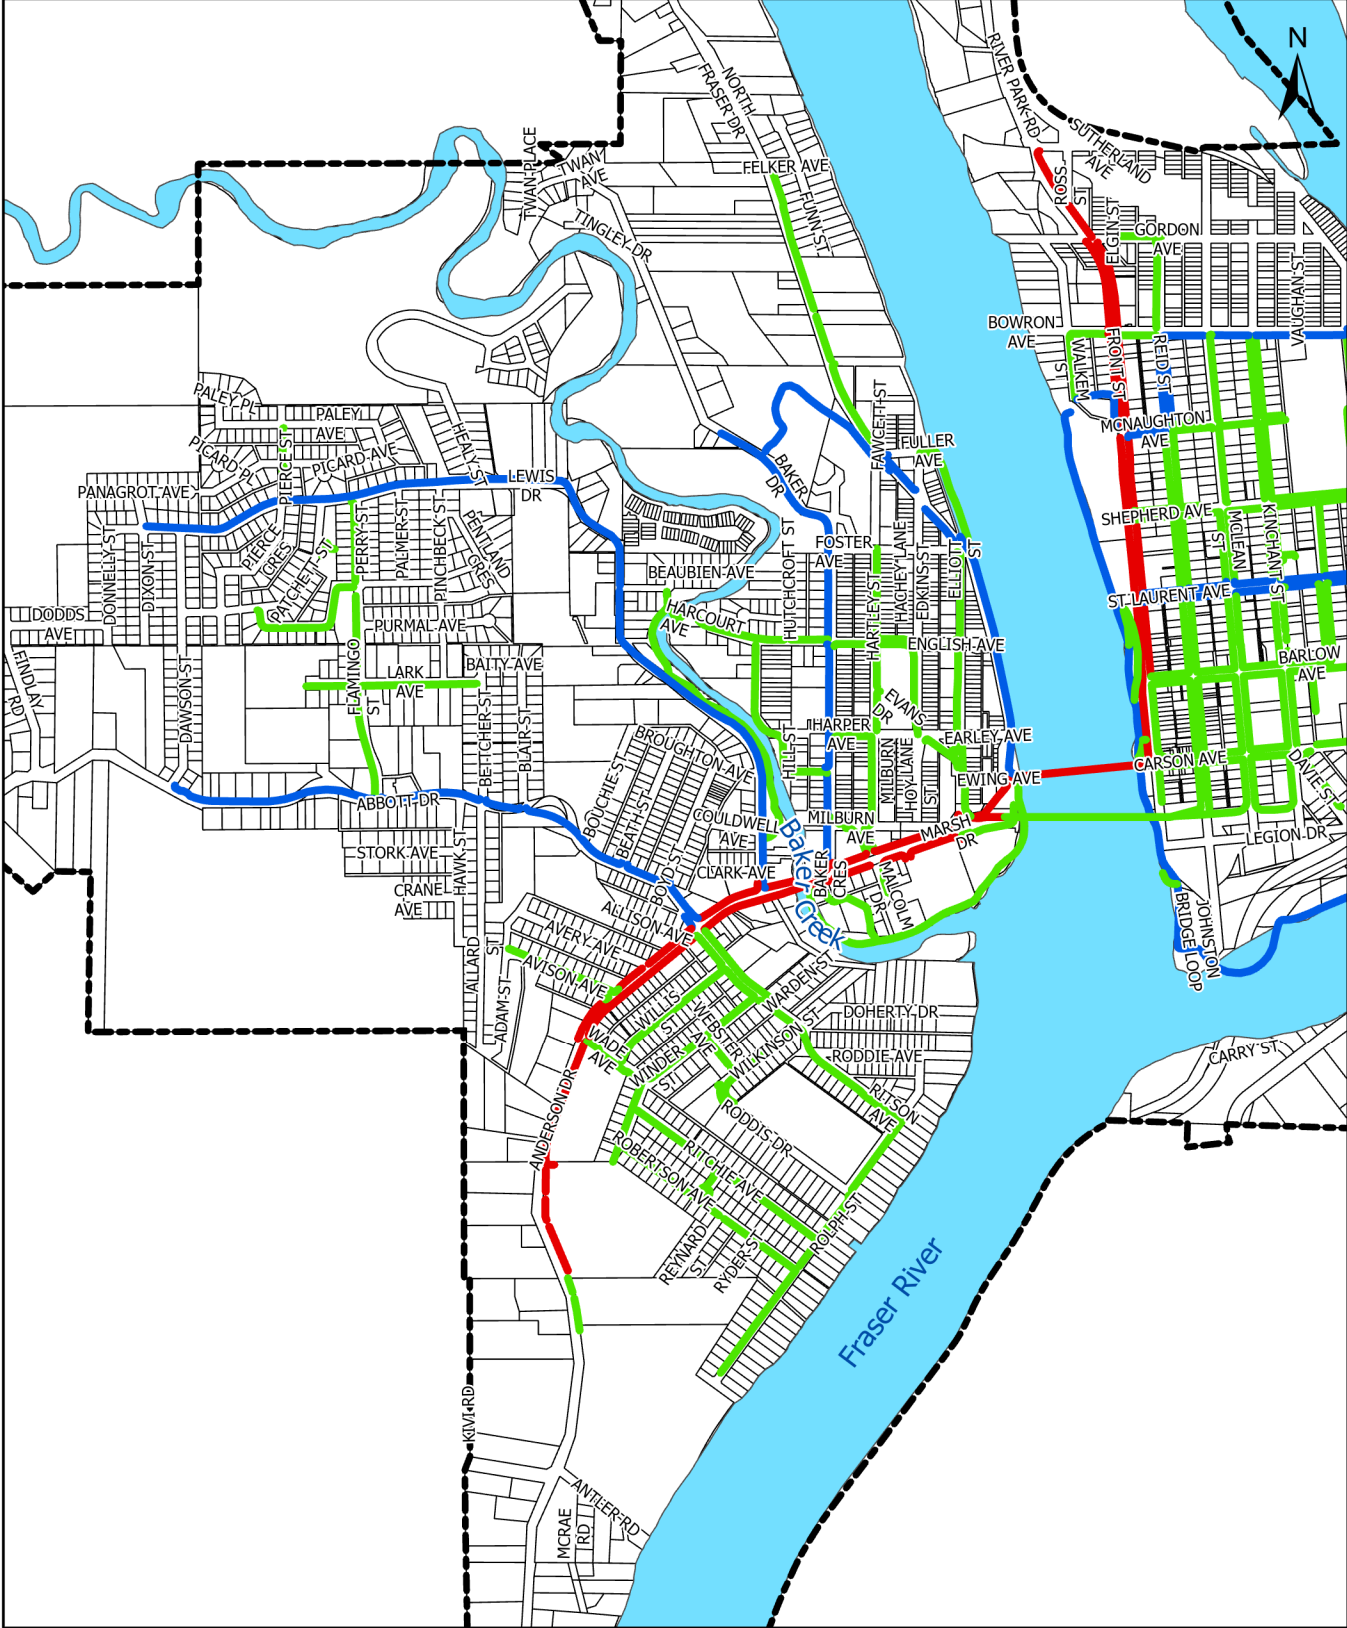

# Sidewalk Snow Removal Map 4 - West Quesnel

## Legend

- Sidewalk Priority
- 1 (< 48 hrs)
- 2 (< 72 hrs)
- 3 (< 96 hrs)

- Municipal Boundary
- Parcels

0 100 200 400  
Meters

Public Works Department