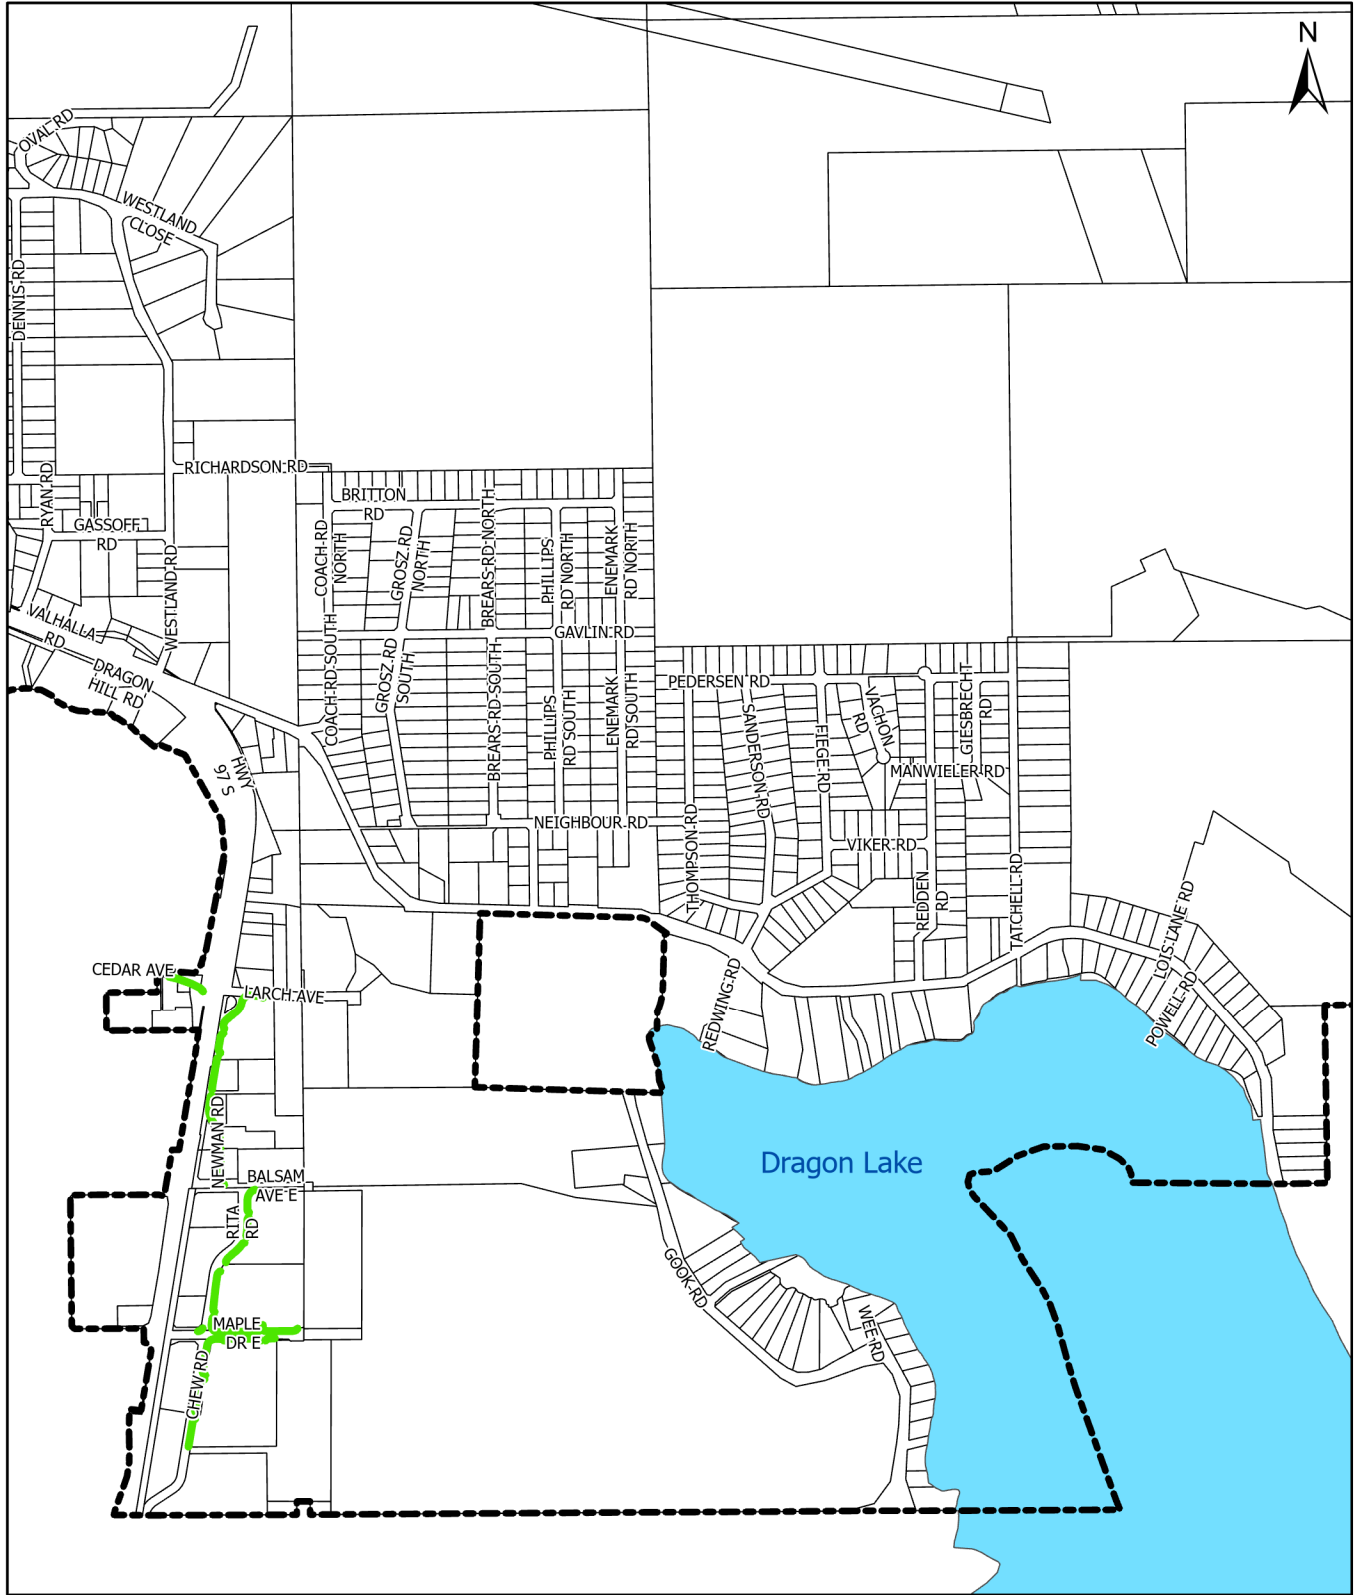

Sidewalk Snow Removal Map 1 - South Quesnel

Legend

Public Works Department

Sidewalk Priority

1 (< 48 hrs)

2 (< 72 hrs)

3 (< 96 hrs)

Municipal Boundary

Parcels