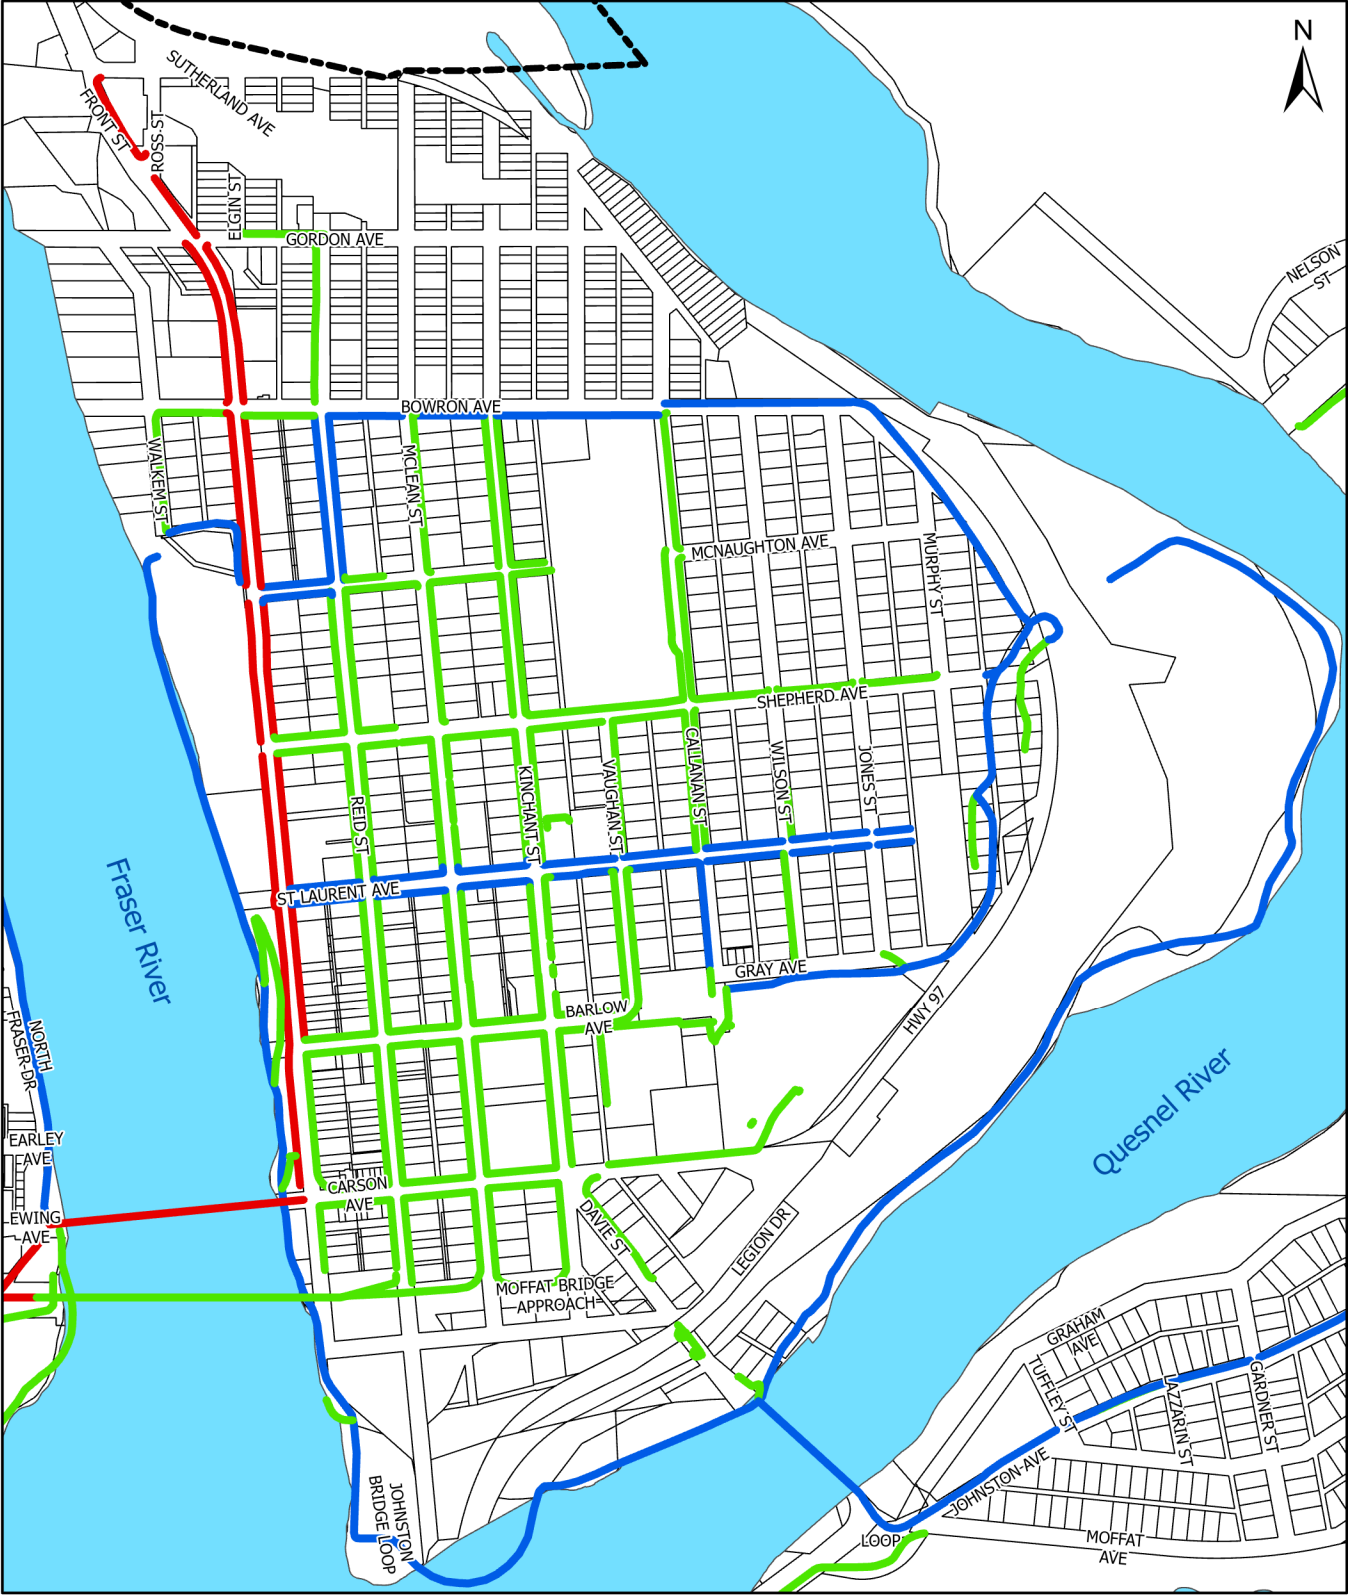

# Sidewalk Snow Removal Map 3 - Downtown

Public Works Department

## Legend

- Sidewalk Priority
- 1 ( < 48 hrs)
- 2 ( < 72 hrs)
- 3 ( < 96 hrs)

- Municipal Boundary
- Parcels