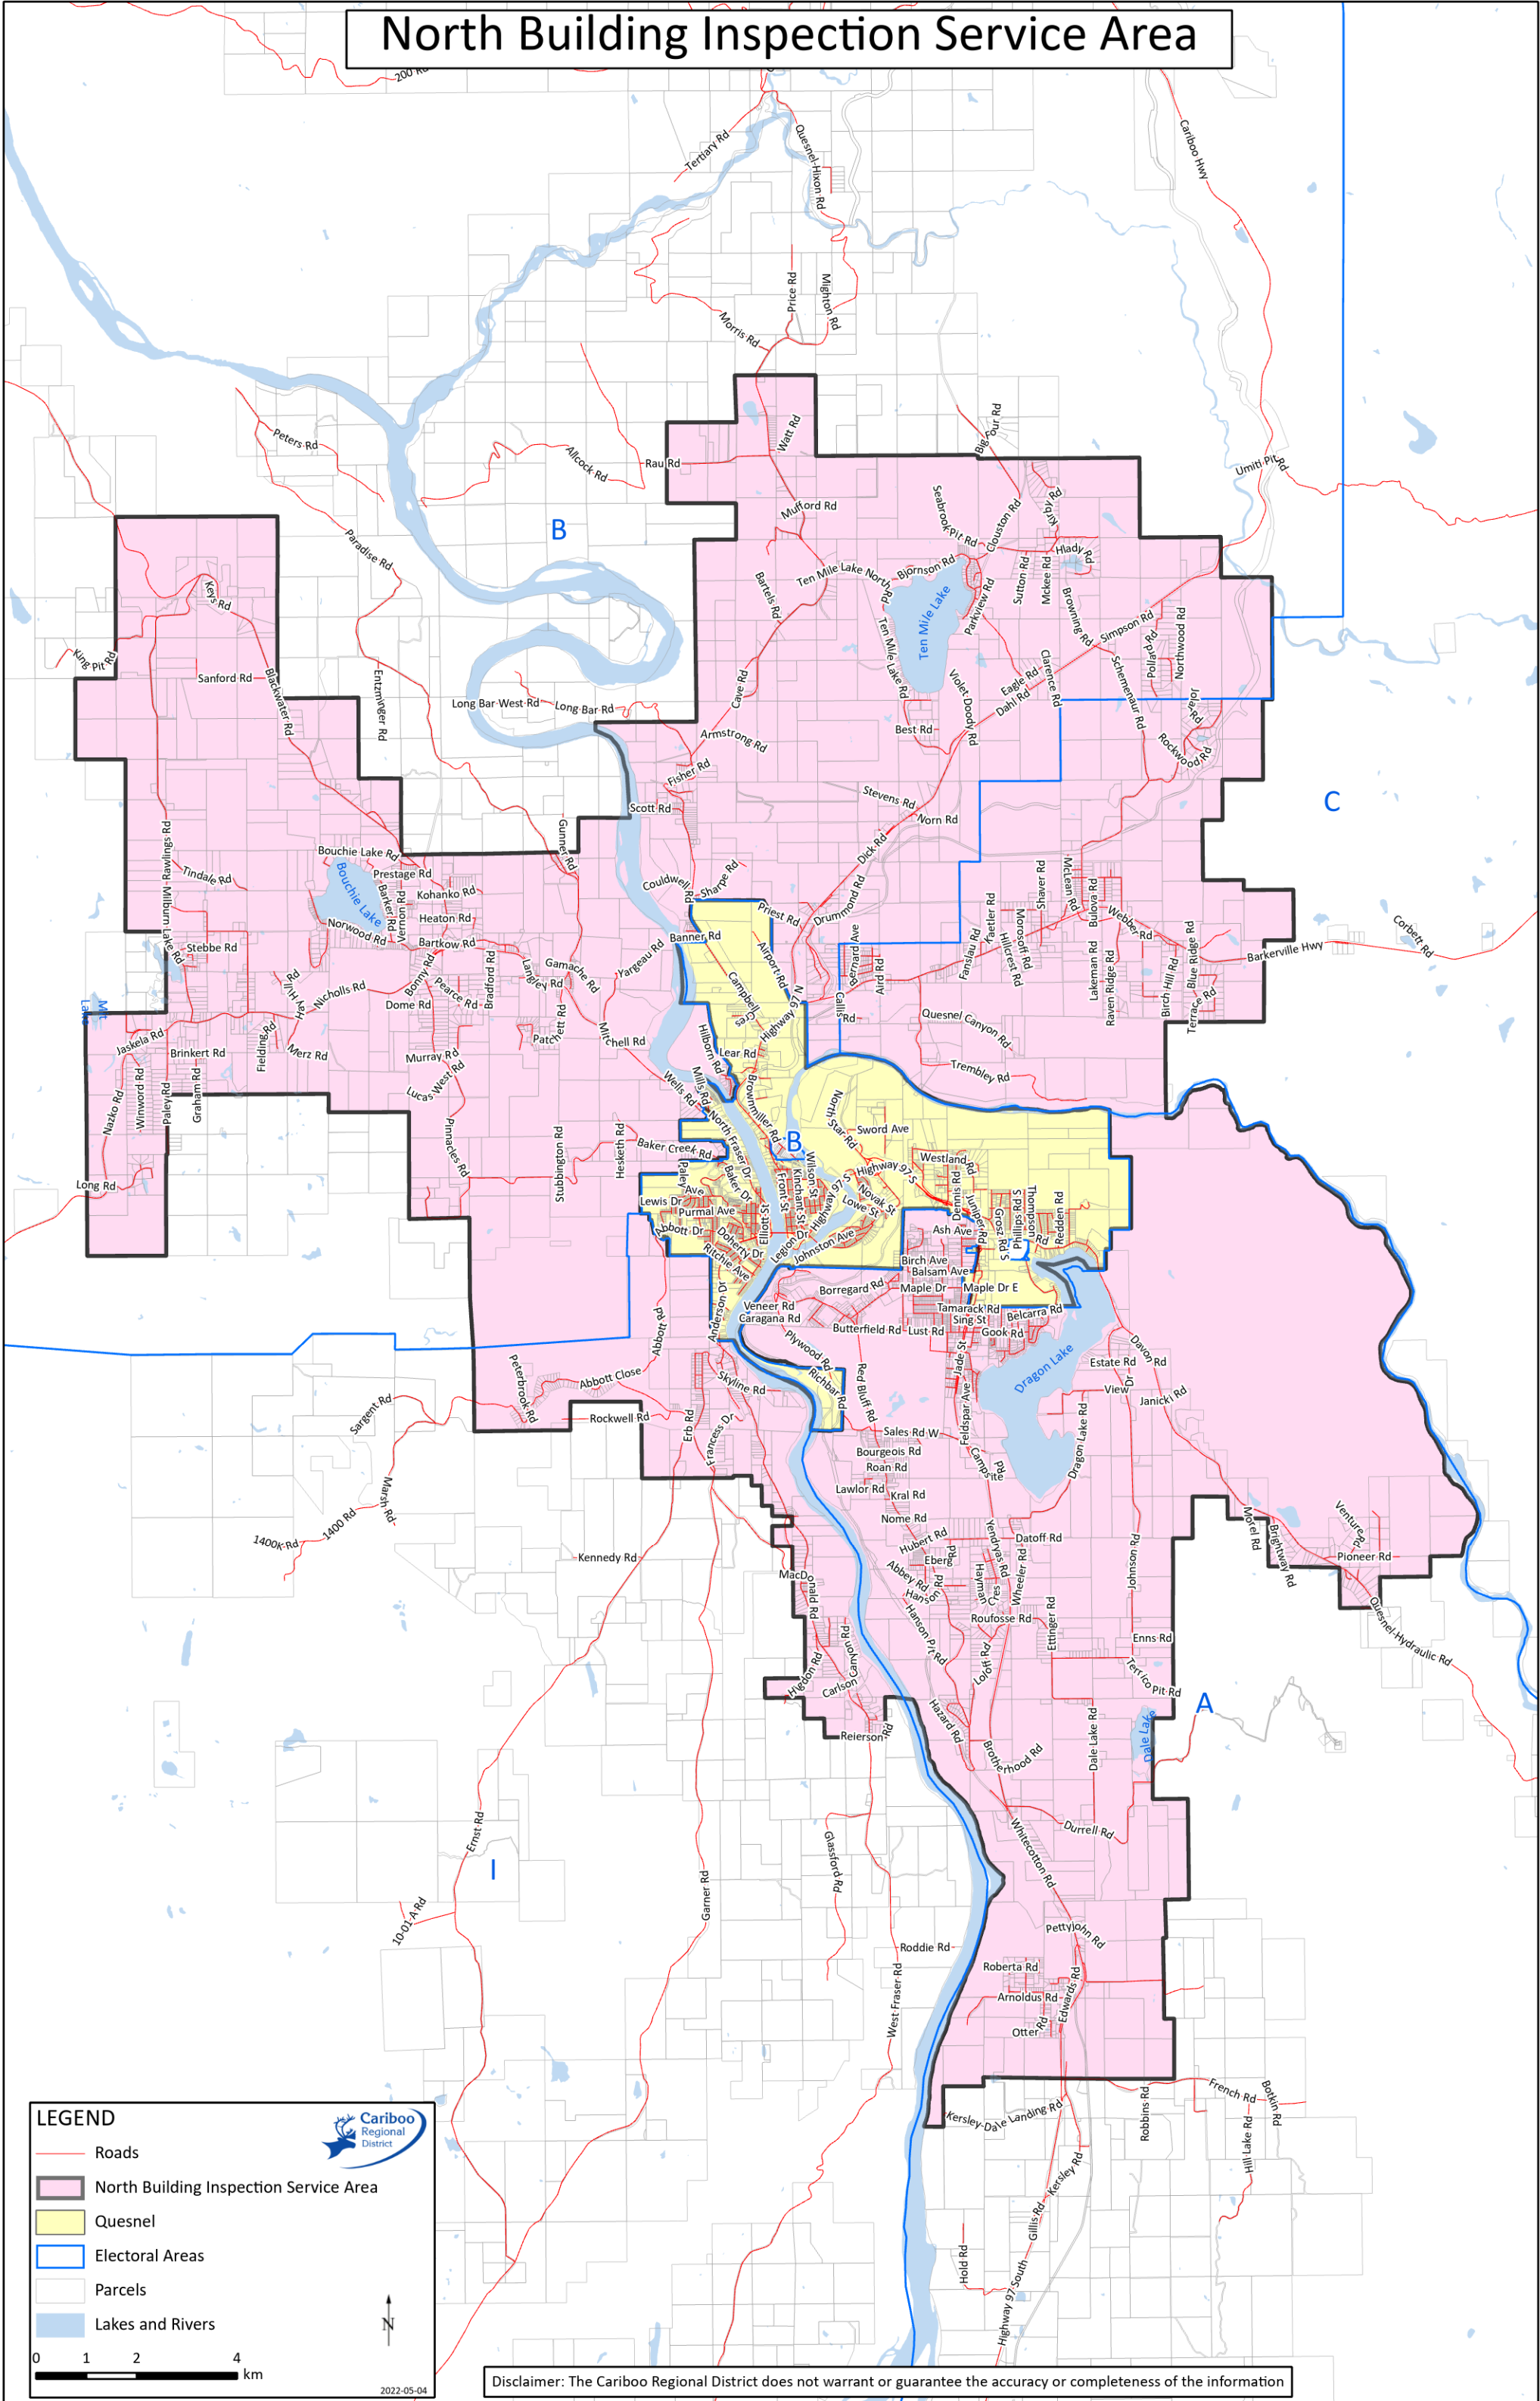

North Building Inspection Service Area

LEGEND

- Roads
- North Building Inspection Service Area
- Quesnel
- Electoral Areas
- Parcels
- Lakes and Rivers

0 1 2 4 km

2022-05-04

Disclaimer: The Cariboo Regional District does not warrant or guarantee the accuracy or completeness of the information