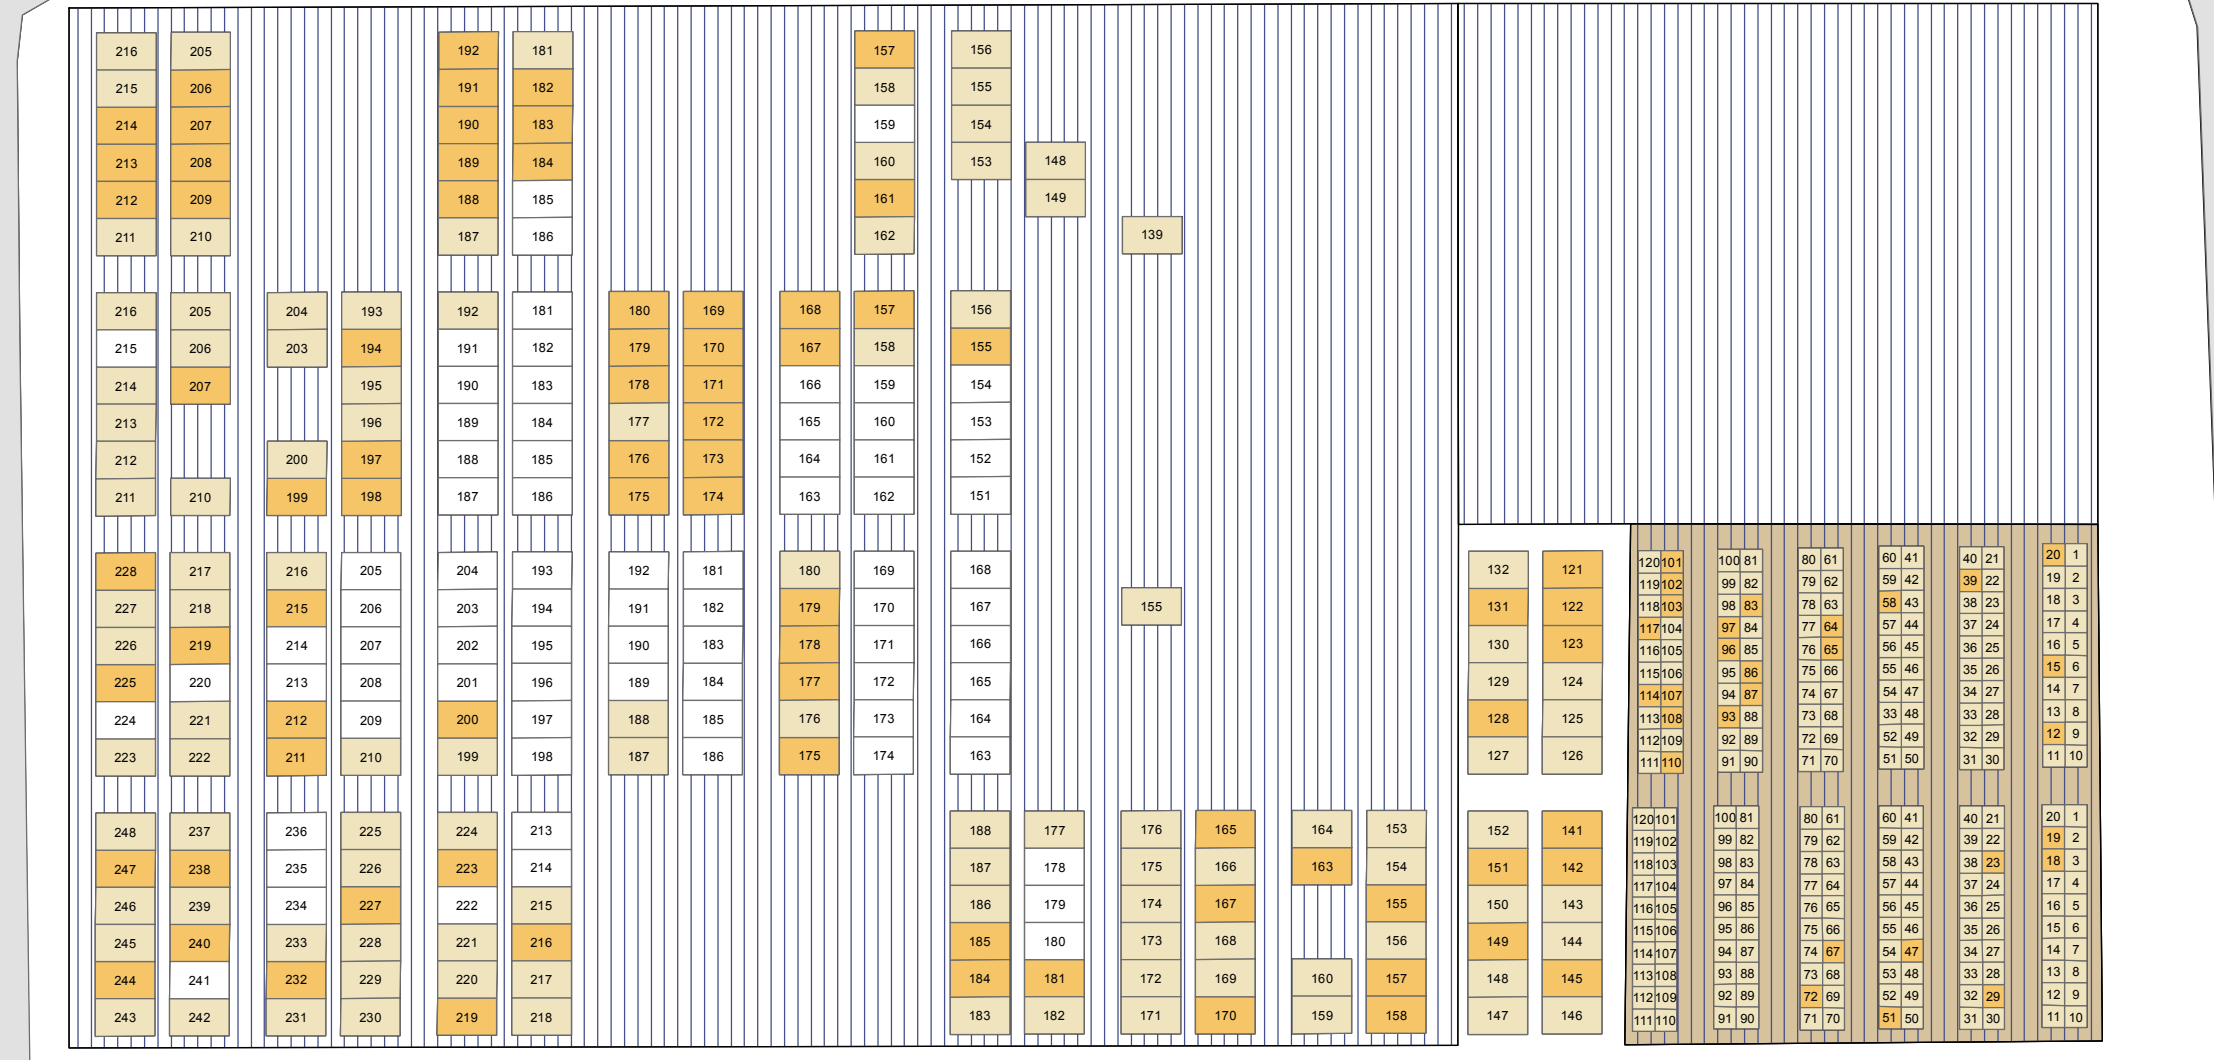

Municipal Cemetery

Legend

- Ready
- Ready Cremation Only
- Reserved
- Full

AFFILIATION

- Baby
- Chinese
- Cremation
- Elks
- IOOF
- Legion
- Mason
- Returned Vets
- Upright Headstone
- Vets Cremation
- Building

Development Services
Department
09/06/2018