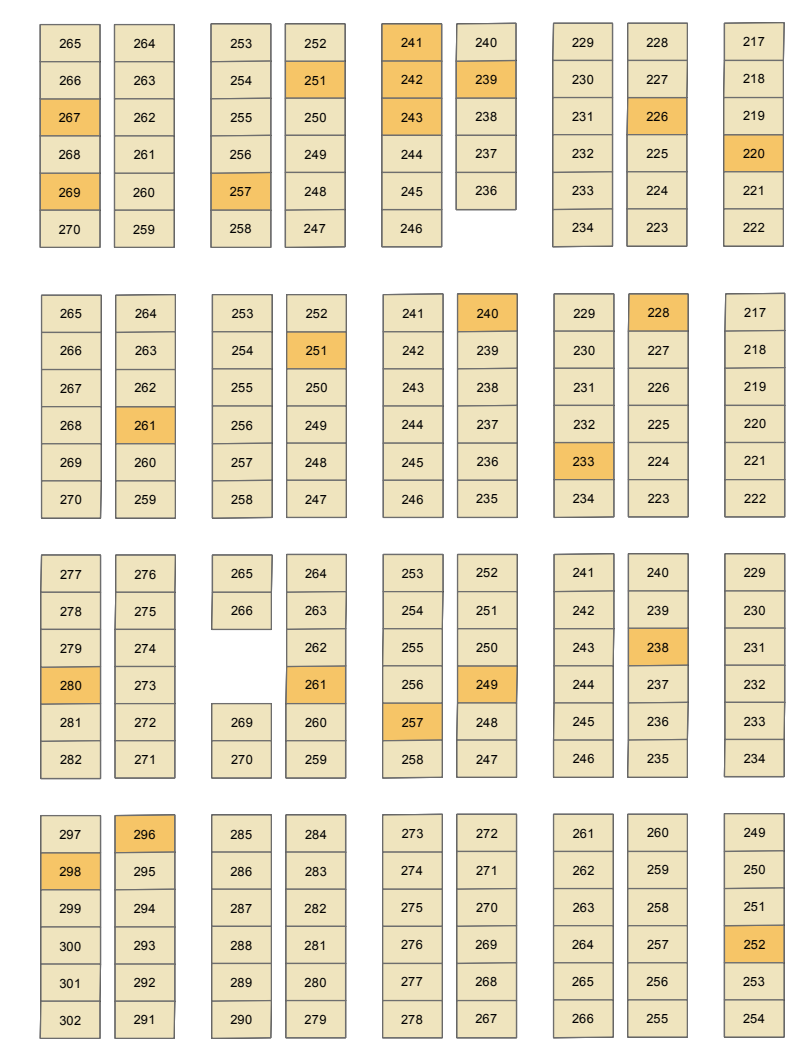

Municipal Cemetery

Legend

- Ready
- Ready Cremation Only
- Reserved
- Full

AFFILIATION

- Baby
- Chinese
- Cremation
- Elks
- IOOF
- Legion
- Mason
- Returned Vets
- Upright Headstone
- Vets Cremation
- Building

Development Services
Department
09/06/2018