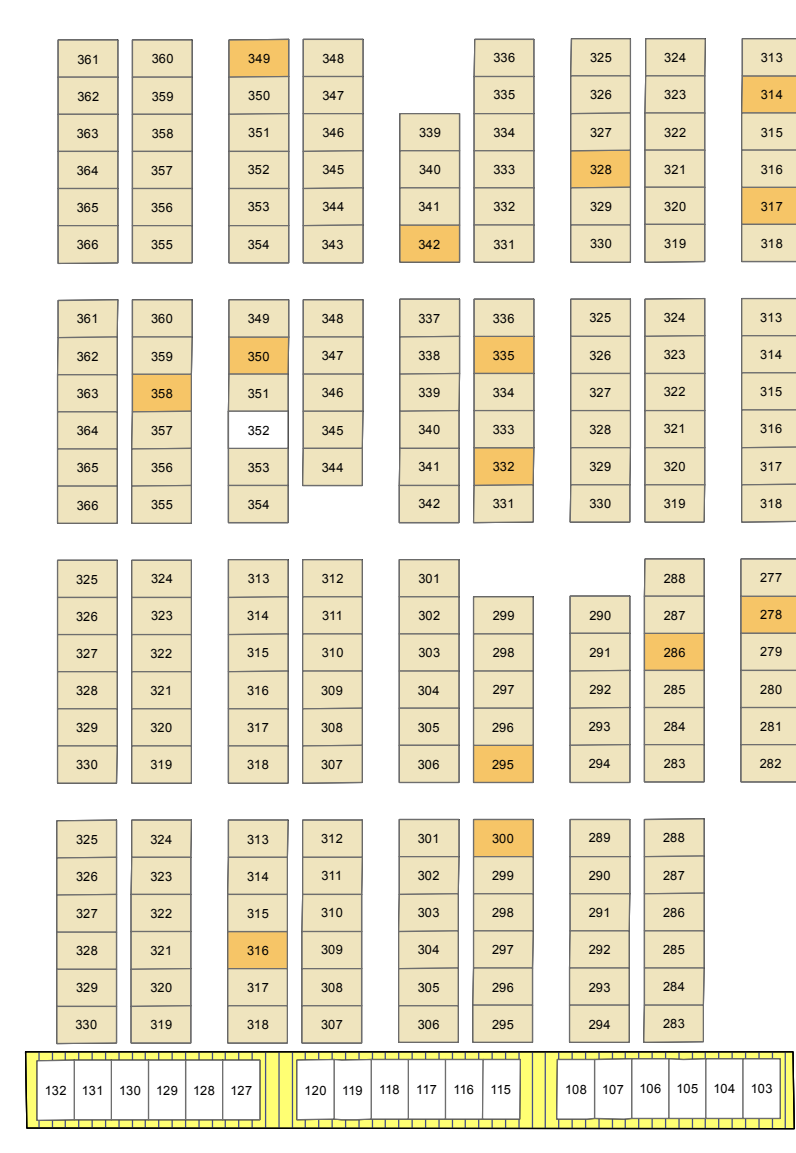

Municipal Cemetery

Legend

- Ready
- Ready Cremation Only
- Reserved
- Full

AFFILIATION

- Baby
- Chinese
- Cremation
- Elks
- IOOF
- Legion
- Mason
- Returned Vets
- Upright Headstone
- Vets Cremation
- Building

Development Services
Department
09/06/2018