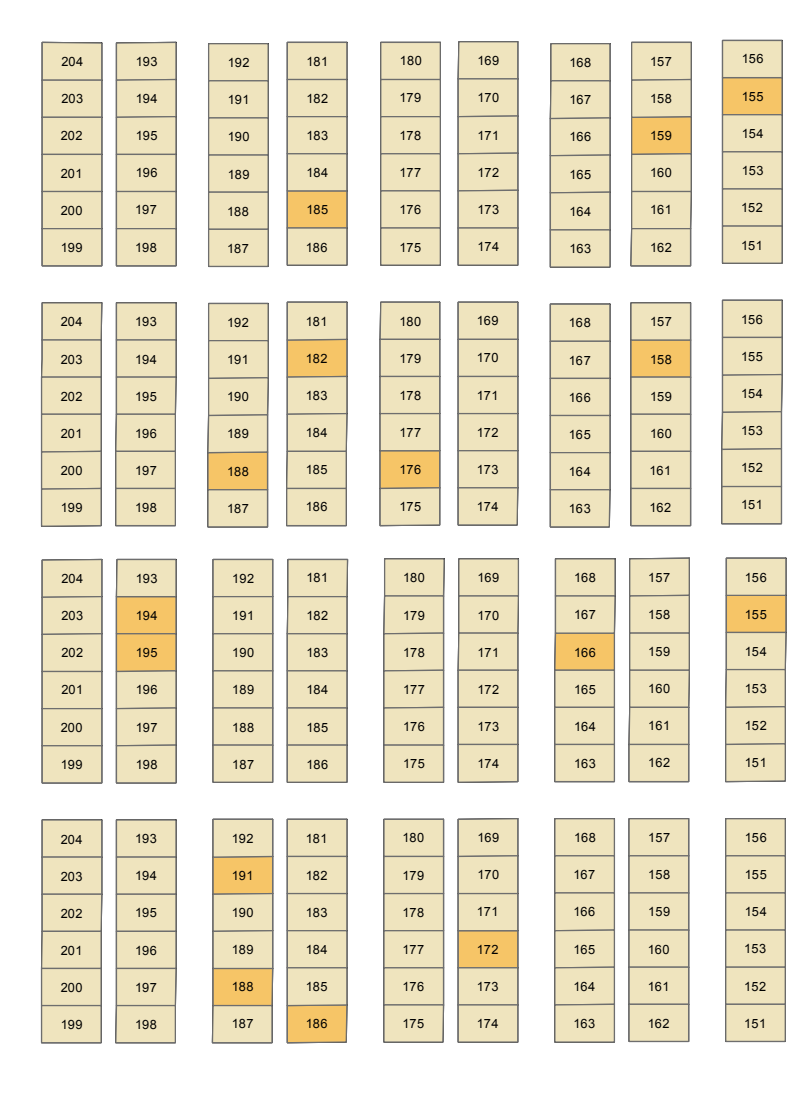

Municipal Cemetery

Legend

- Ready
- Ready Cremation Only
- Reserved
- Full

AFFILIATION

- Baby
- Chinese
- Cremation
- Elks
- IOOF
- Legion
- Mason
- Returned Vets
- Upright Headstone
- Vets Cremation
- Building

Development Services
Department
09/06/2018